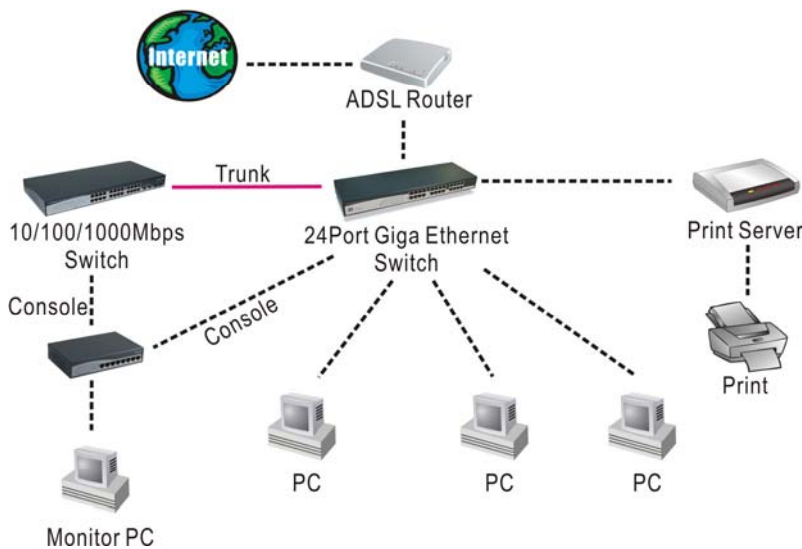

# SW-2402RT

24-Port 100/10M Nway Switch + 2-Port Giga / 19"  
Rack-Mount, Real-Tek

Pheenet SW-2402RT, Full Duplex Ethernet with Gigabit Ethernet Switch, is a full-featured Ethernet Switch that provides Ethernet direct connection to local area network or individual PC with build-in 26-port Switch. SW-2402RT uses advanced Realtek Ethernet chipset solution with complete set of industry standard features for high-speed Internet access. SW-2402RT offers easy installation and cost-effective connection for corporate, office or government use.

## APPLICATION

## Features

1. Supports 24 10M/100M auto-detect Half/Full duplex switching ports
2. Supports 2 10M/100M/1000M auto-detect Full duplex switching ports
3. Supports Store & Forward architecture
4. Supports TP interface Auto MDIX function for auto TX/RX swap